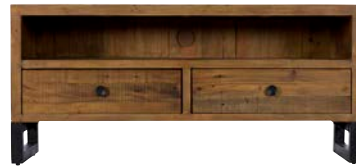

Round Dining Table
H77cm x W120cm x D120cm

X Back Dining Chair
H101cm x W45cm x D55cm

Bench
H48cm x W155cm x D35cm
H48cm x W140cm x D35cm

Wide Sideboard
H85cm x W152cm x D45cm

Narrow Sideboard
H85cm x W103cm x D45cm

Display Cabinet
H170cm x W90cm x D38cm

2 Drawer Console Table
H79cm x W120cm x D40cm

2 Drawer Coffee Table
H50cm x W120cm x D70cm

1 Drawer Lamp Table
H62cm x W50cm x D50cm

Media Unit
H65cm x W150cm x D45cm

Small TV Unit
H55cm x W120cm x D45cm

Wall Mirror
H60cm x W80cm x D4cm

Specifications
- Made from Reclaimed Timbers

The Blake

All dimensions are as precise as we can possibly make them, but please give or take up to 3cm +/- per piece of furniture to be on the safe side.