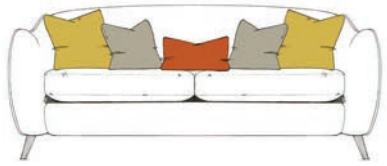

*The Thirlmere*

ARIGHI BIANCHI

Love this range? Share it on Instagram with #ArighiBianchi

[www.arighibianchi.co.uk](http://www.arighibianchi.co.uk)

**Large Sofa**  
H80cm x W201cm x D89cm

**Compact Sofa**  
H80cm x W163cm x D89cm

**Snuggler**  
H80cm x W119cm x D89cm

**Putney Chair**  
H89cm x W82cm x D84cm

**Shoreditch Chair**  
H105cm x W84cm x D88cm

**Oval Footstool**  
H43cm x W125cm x D58cm

**Large Drum Footstool**  
H43cm x W61cm x D61cm