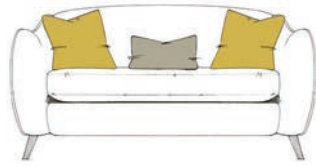

*The Thirlmere*

ARIGHI BIANCHI

Love this range? Share it on Instagram with #ArighiBianchi

[www.arighibianchi.co.uk](http://www.arighibianchi.co.uk)

**Large Sofa**  
H80cm x W201cm x D89cm

**Compact Sofa**  
H80cm x W163cm x D89cm

**Snuggler**  
H80cm x W119cm x D89cm

**Putney Chair**  
H89cm x W82cm x D84cm

**Shoreditch Chair**  
H105cm x W84cm x D88cm

**Oval Footstool**  
H43cm x W125cm x D58cm

**Large Drum Footstool**  
H43cm x W61cm x D61cm

**Small Drum Footstool**  
H43cm x W39cm x D39cm

**Large Hex Footstool**  
H43cm x W71cm x D61cm

**Small Hex Footstool**  
H43cm x W41cm x D38cm

**Storage Footstool**  
H46cm x W64cm x D51cm

---

**Specifications**