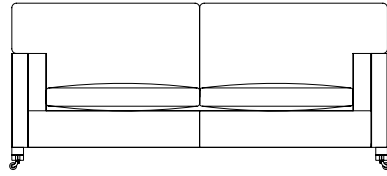

*The Hopper*

Love this range? Share it on Instagram with #ArighiBianchi

ARIGHI BIANCHI

[www.arighibianchi.co.uk](http://www.arighibianchi.co.uk)

**Grand Sofa**  
H93cm x W220cm x D108cm

**Large Sofa**  
H93cm x W206cm x D99cm

**Medium Sofa**  
H93cm x W193cm x D99cm

**Chair**  
H93cm x W84cm x D99cm

---