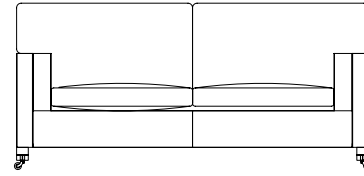

*The Hopper*

Love this range? Share it on Instagram with #ArighiBianchi

ARIGHI BIANCHI

[www.arighibianchi.co.uk](http://www.arighibianchi.co.uk)

**Grand Sofa**  
H93cm x W220cm x D108cm

**Large Sofa**  
H93cm x W206cm x D99cm

**Medium Sofa**  
H93cm x W193cm x D99cm

**Chair**  
H93cm x W84cm x D99cm

---