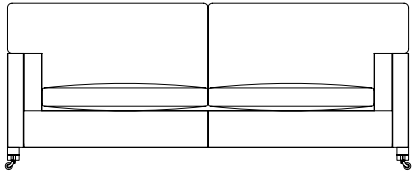

*The Hopper*

Love this range? Share it on Instagram with #ArighiBianchi

ARIGHI BIANCHI

[www.arighibianchi.co.uk](http://www.arighibianchi.co.uk)

**Grand Sofa**  
H93cm x W220cm x D108cm

**Large Sofa**  
H93cm x W206cm x D99cm

**Medium Sofa**  
H93cm x W193cm x D99cm

**Chair**  
H93cm x W84cm x D99cm

---