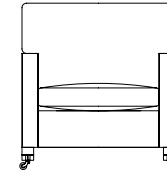

*The Hopper*

Love this range? Share it on Instagram with #ArighiBianchi

ARIGHI BIANCHI

[www.arighibianchi.co.uk](http://www.arighibianchi.co.uk)

**Grand Sofa**  
H93cm x W220cm x D108cm

**Large Sofa**  
H93cm x W206cm x D99cm

**Medium Sofa**  
H93cm x W193cm x D99cm

**Chair**  
H93cm x W84cm x D99cm

---