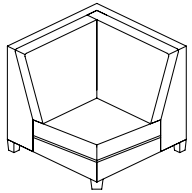

The Haywood

Love this range? Share it on Instagram with #ArighiBianchi

ARIGHI BIANCHI

www.arighibianchi.co.uk

Large Sofa
H93cm x W211cm x D99cm

Medium Sofa
H93cm x W191cm x D99cm

Chaise LH Unit/RH Unit
H93cm x W93cm x D160cm

Single Arm LH Unit/RH Unit
H93cm x W97cm x D99cm

Double Arm LH Unit/RH Unit
H93cm x W166cm x D99cm

Single Armless Unit
H93cm x W72cm x D99cm

Double Armless Unit
H93cm x W147cm x D99cm

Corner Unit
H93cm x W97cm x D97cm

Chair
H93cm x W95cm x D99cm

Specifications

- Available in soft cover only
- **Hardwood Frame** Serpentine sprung seat and serpentine sprung back
- **Seat Filling** Supawrap (foam core with fibre wrap)
- **Back Filling** Duck feather
- **Wood Finish** Solid oak