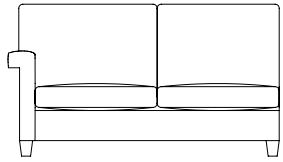

The Haywood

Love this range? Share it on Instagram with #ArighiBianchi

ARIGHI BIANCHI

www.arighibianchi.co.uk

Large Sofa
H93cm x W211cm x D99cm

Medium Sofa
H93cm x W191cm x D99cm

Chaise LH Unit/RH Unit
H93cm x W93cm x D160cm

Single Arm LH Unit/RH Unit
H93cm x W97cm x D99cm

Double Arm LH Unit/RH Unit
H93cm x W166cm x D99cm

Single Armless Unit
H93cm x W72cm x D99cm

Double Armless Unit
H93cm x W147cm x D99cm

Corner Unit
H93cm x W97cm x D97cm

Chair
H93cm x W95cm x D99cm

Specifications

- Available in soft cover only
- **Hardwood Frame** Serpentine sprung seat and serpentine sprung back
- **Seat Filling** Supawrap (foam core with fibre wrap)
- **Back Filling** Duck feather
- **Wood Finish** Solid oak

Image: Shown in Diamond Carbon (D6) with an optional bottom border*. Optional scatter cushions* in Line Carbon, Starry Carbon & Sky Carbon

*Denotes chargeable options

The Haywood

All dimensions are as precise as we can possibly make them, but please give or take up to 3cm +/- per piece of furniture to be on the safe side.