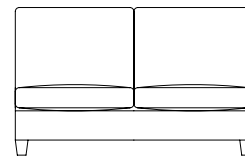

The Haywood

Love this range? Share it on Instagram with #ArighiBianchi

ARIGHI BIANCHI

www.arighibianchi.co.uk

Large Sofa
H93cm x W211cm x D99cm

Medium Sofa
H93cm x W191cm x D99cm

Chaise LH Unit/RH Unit
H93cm x W93cm x D160cm

Single Arm LH Unit/RH Unit
H93cm x W97cm x D99cm

Double Arm LH Unit/RH Unit
H93cm x W166cm x D99cm

Single Armless Unit
H93cm x W72cm x D99cm

Double Armless Unit
H93cm x W147cm x D99cm

Corner Unit
H93cm x W97cm x D97cm

Chair
H93cm x W95cm x D99cm

Specifications

- Available in soft cover only
- **Hardwood Frame** Serpentine sprung seat and serpentine sprung back
- **Seat Filling** Supawrap (foam core with fibre wrap)
- **Back Filling** Duck feather
- **Wood Finish** Solid oak

Image: Shown in Diamond Carbon (D6) with an optional bottom border*. Optional scatter cushions* in Line Carbon, Starry Carbon & Sky Carbon

*Denotes chargeable options

The Haywood

All dimensions are as precise as we can possibly make them, but please give or take up to 3cm +/- per piece of furniture to be on the safe side.