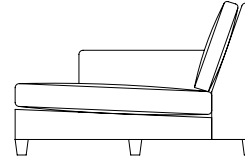

The Haywood

Love this range? Share it on Instagram with #ArighiBianchi

ARIGHI BIANCHI

www.arighibianchi.co.uk

Large Sofa
H93cm x W211cm x D99cm

Medium Sofa
H93cm x W191cm x D99cm

Chaise LH Unit/RH Unit
H93cm x W93cm x D160cm

Single Arm LH Unit/RH Unit
H93cm x W97cm x D99cm

Double Arm LH Unit/RH Unit
H93cm x W166cm x D99cm

Single Armless Unit
H93cm x W72cm x D99cm

Double Armless Unit
H93cm x W147cm x D99cm

Corner Unit
H93cm x W97cm x D97cm

Chair
H93cm x W95cm x D99cm

Specifications

- Available in soft cover only
- **Hardwood Frame** Serpentine sprung seat and serpentine sprung back
- **Seat Filling** Supawrap (foam core with fibre wrap)
- **Back Filling** Duck feather
- **Wood Finish** Solid oak