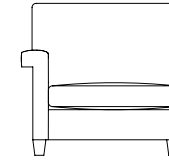

The Haywood

Love this range? Share it on Instagram with #ArighiBianchi

ARIGHI BIANCHI

www.arighibianchi.co.uk

Large Sofa
H93cm x W211cm x D99cm

Medium Sofa
H93cm x W191cm x D99cm

Chaise LH Unit/RH Unit
H93cm x W93cm x D160cm

Single Arm LH Unit/RH Unit
H93cm x W97cm x D99cm

Double Arm LH Unit/RH Unit
H93cm x W166cm x D99cm

Single Armless Unit
H93cm x W72cm x D99cm

Double Armless Unit
H93cm x W147cm x D99cm

Corner Unit
H93cm x W97cm x D97cm

Chair
H93cm x W95cm x D99cm

Specifications

- Available in soft cover only
- **Hardwood Frame** Serpentine sprung seat and serpentine sprung back
- **Seat Filling** Supawrap (foam core with fibre wrap)
- **Back Filling** Duck feather
- **Wood Finish** Solid oak

Image: Shown in Diamond Carbon (D6) with an optional bottom border*. Optional scatter cushions* in Line Carbon, Starry Carbon & Sky Carbon

*Denotes chargeable options

The Haywood

All dimensions are as precise as we can possibly make them, but please give or take up to 3cm +/- per piece of furniture to be on the safe side.