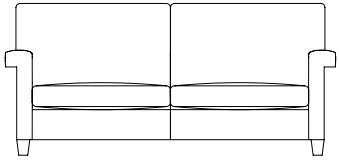

The Haywood

Love this range? Share it on Instagram with #ArighiBianchi

ARIGHI BIANCHI

www.arighibianchi.co.uk

Large Sofa
H93cm x W211cm x D99cm

Medium Sofa
H93cm x W191cm x D99cm

Chaise LH Unit/RH Unit
H93cm x W93cm x D160cm

Single Arm LH Unit/RH Unit
H93cm x W97cm x D99cm

Double Arm LH Unit/RH Unit
H93cm x W166cm x D99cm

Single Armless Unit
H93cm x W72cm x D99cm

Double Armless Unit
H93cm x W147cm x D99cm

Corner Unit
H93cm x W97cm x D97cm

Chair
H93cm x W95cm x D99cm

Specifications

- Available in soft cover only
- **Hardwood Frame** Serpentine sprung seat and serpentine sprung back
- **Seat Filling** Supawrap (foam core with fibre wrap)
- **Back Filling** Duck feather
- **Wood Finish** Solid oak

Image: Shown in Diamond Carbon (D6) with an optional bottom border*. Optional scatter cushions* in Line Carbon, Starry Carbon & Sky Carbon

*Denotes chargeable options

The Haywood

All dimensions are as precise as we can possibly make them, but please give or take up to 3cm +/- per piece of furniture to be on the safe side.