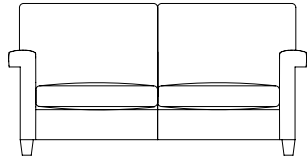

The Haywood

Love this range? Share it on Instagram with #ArighiBianchi

ARIGHI BIANCHI

www.arighibianchi.co.uk

Large Sofa
H93cm x W211cm x D99cm

Medium Sofa
H93cm x W191cm x D99cm

Chaise LH Unit/RH Unit
H93cm x W93cm x D160cm

Single Arm LH Unit/RH Unit
H93cm x W97cm x D99cm

Double Arm LH Unit/RH Unit
H93cm x W166cm x D99cm

Single Armless Unit
H93cm x W72cm x D99cm

Double Armless Unit
H93cm x W147cm x D99cm

Corner Unit
H93cm x W97cm x D97cm

Chair
H93cm x W95cm x D99cm

Specifications

- Available in soft cover only
- **Hardwood Frame** Serpentine sprung seat and serpentine sprung back
- **Seat Filling** Supawrap (foam core with fibre wrap)
- **Back Filling** Duck feather
- **Wood Finish** Solid oak

Image: Shown in Diamond Carbon (D6) with an optional bottom border*. Optional scatter cushions* in Line Carbon, Starry Carbon & Sky Carbon

*Denotes chargeable options

The Haywood

All dimensions are as precise as we can possibly make them, but please give or take up to 3cm +/- per piece of furniture to be on the safe side.