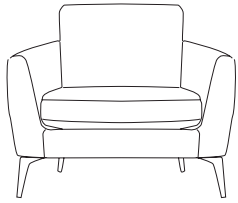

*The Simone*

Love this range? Share it on Instagram with #ArighiBianchi

ARIGHI BIANCHI

[www.arighibianchi.co.uk](http://www.arighibianchi.co.uk)

**3 Seater Sofa**  
H82cm x W219cm x D90cm

**2.5 Seater Sofa**  
H82cm x W199cm x D90cm

**2.5 Seater Sofa 1 Arm (L or R)**  
H82cm x W158cm x D90cm

**2 Seater Sofa**  
H82cm x W156cm x D90cm

**Chair**  
H82cm x W92cm x D90cm

**Corner Unit**  
H82cm x W213cm x D90cm

**Stool**  
H44cm x W69cm x D58cm