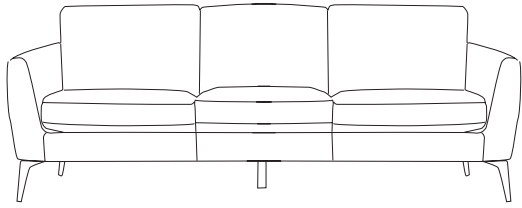

*The Simone*

Love this range? Share it on Instagram with #ArighiBianchi

ARIGHI BIANCHI

[www.arighibianchi.co.uk](http://www.arighibianchi.co.uk)

**3 Seater Sofa**  
H82cm x W219cm x D90cm

**2.5 Seater Sofa**  
H82cm x W199cm x D90cm

**2.5 Seater Sofa 1 Arm (L or R)**  
H82cm x W158cm x D90cm

**2 Seater Sofa**  
H82cm x W156cm x D90cm

**Chair**  
H82cm x W92cm x D90cm

**Corner Unit**  
H82cm x W213cm x D90cm

**Stool**  
H44cm x W69cm x D58cm

**Stool**  
H44cm x W109cm x D63cm

---

## The Simone

All dimensions are as precise as we can possibly make them, but please give or take up to 3cm +/- per piece of furniture to be on the safe side.