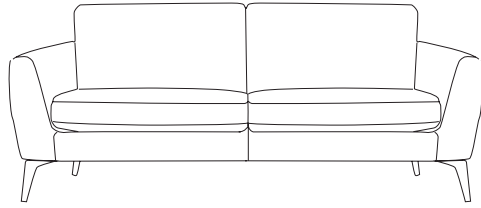

*The Simone*

Love this range? Share it on Instagram with #ArighiBianchi

ARIGHI BIANCHI

[www.arighibianchi.co.uk](http://www.arighibianchi.co.uk)

**3 Seater Sofa**  
H82cm x W219cm x D90cm

**2.5 Seater Sofa**  
H82cm x W199cm x D90cm

**2.5 Seater Sofa 1 Arm (L or R)**  
H82cm x W158cm x D90cm

**2 Seater Sofa**  
H82cm x W156cm x D90cm

**Chair**  
H82cm x W92cm x D90cm

**Corner Unit**  
H82cm x W213cm x D90cm

**Stool**  
H44cm x W69cm x D58cm

**Stool**  
H44cm x W109cm x D63cm

---

## The Simone

All dimensions are as precise as we can possibly make them, but please give or take up to 3cm +/- per piece of furniture to be on the safe side.