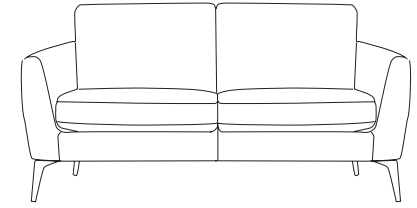

*The Simone*

Love this range? Share it on Instagram with #ArighiBianchi

ARIGHI BIANCHI

[www.arighibianchi.co.uk](http://www.arighibianchi.co.uk)

**3 Seater Sofa**  
H82cm x W219cm x D90cm

**2.5 Seater Sofa**  
H82cm x W199cm x D90cm

**2.5 Seater Sofa 1 Arm (L or R)**  
H82cm x W158cm x D90cm

**2 Seater Sofa**  
H82cm x W156cm x D90cm

**Chair**  
H82cm x W92cm x D90cm

**Corner Unit**  
H82cm x W213cm x D90cm

**Stool**  
H44cm x W69cm x D58cm

**Stool**  
H44cm x W109cm x D63cm

---

## The Simone

All dimensions are as precise as we can possibly make them, but please give or take up to 3cm +/- per piece of furniture to be on the safe side.