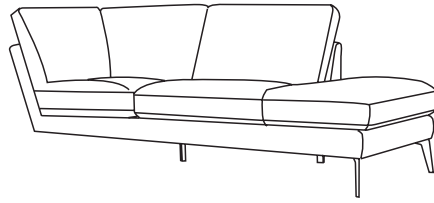

*The Simone*

Love this range? Share it on Instagram with #ArighiBianchi

ARIGHI BIANCHI

[www.arighibianchi.co.uk](http://www.arighibianchi.co.uk)

**3 Seater Sofa**  
H82cm x W219cm x D90cm

**2.5 Seater Sofa**  
H82cm x W199cm x D90cm

**2.5 Seater Sofa 1 Arm (L or R)**  
H82cm x W158cm x D90cm

**2 Seater Sofa**  
H82cm x W156cm x D90cm

**Chair**  
H82cm x W92cm x D90cm

**Corner Unit**  
H82cm x W213cm x D90cm

**Stool**  
H44cm x W69cm x D58cm

**Stool**  
H44cm x W109cm x D63cm

---

## The Simone

All dimensions are as precise as we can possibly make them, but please give or take up to 3cm +/- per piece of furniture to be on the safe side.